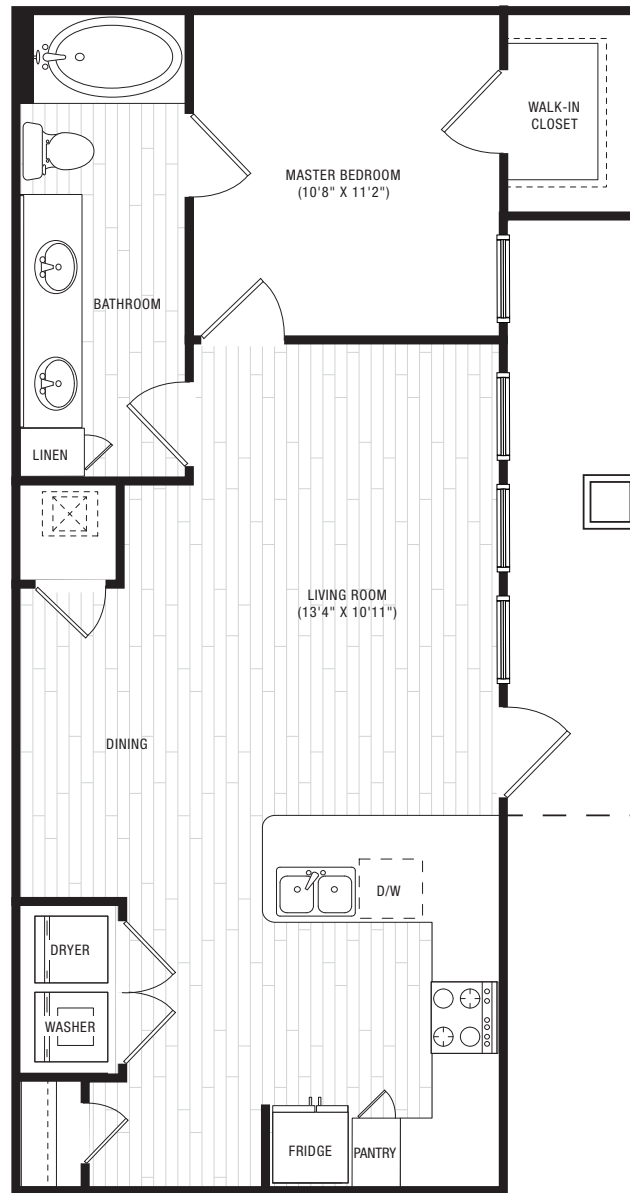

The Harpeth

1 BED / 1 BATH

731
SQ. FT.

THE BANKS
AT WEST FORK

1405 Riverwatch Court | Murfreesboro, TN 37128

844-813-1160 | www.thebanksatwestfork.com

Floor plans are artist's rendering. All dimensions are approximate. Actual product and specifications may vary in dimension or detail. Not all features are available in every apartment. Prices and availability are subject to change. Please see a representative for details.