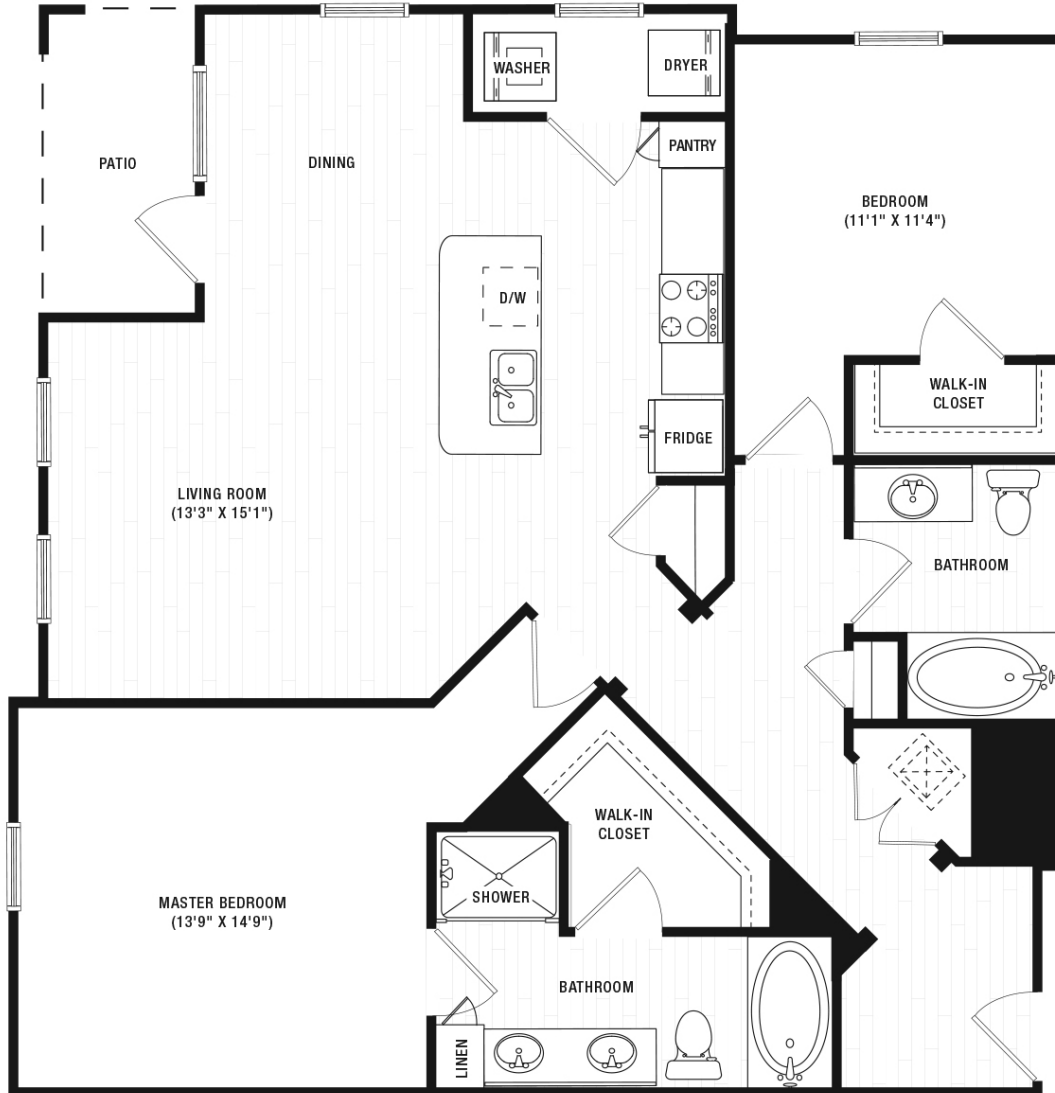

The Cumberland

2 BED / 2 BATH

1265

SQ. FT.

THE BANKS
AT WEST FORK

1405 Riverwatch Court | Murfreesboro, TN 37128

844-813-1160 | www.thebanksatwestfork.com

Floor plans are artist's rendering. All dimensions are approximate. Actual product and specifications may vary in dimension or detail. Not all features are available in every apartment. Prices and availability are subject to change. Please see a representative for details.